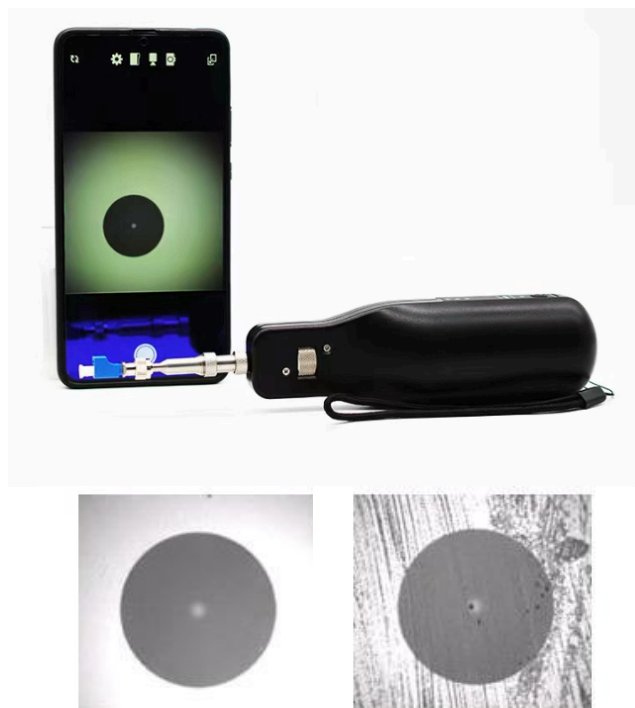

Wifi Fiber Optic Inspection Probe

iOS & Android compatible, includes six adapters

The Optix America WiFi Fiber Optic Inspection Probe is a portable inspection system that pairs seamlessly with iOS and Android smart devices, enabling fast and accurate analysis of fiber optic connector end-face cleanliness. With a single press of a button, the probe captures, centers, and evaluates the end-face image based on user-defined criteria, streamlining the inspection process. Equipped with a high-definition CCD camera and precision optics, the probe delivers sharp, detailed images directly to a mobile device. Users can magnify images up to 200×, capture photos, and record inspection results for documentation and analysis. The system includes six interchangeable adapter tips to support a wide range of fiber inspection applications. Additional optional tips are available, including configurations for MPO/APC female and MPO/UPC female connectors. The WIFI-P8 inspection kit comes complete with a WiFi-enabled inspection probe featuring a rechargeable battery, six precision adapter tips, power adapter, user guide, and a protective soft carrying case.

Features

- Pairs with iOS and Android smart devices for fast, accurate fiber end-face inspection
- One-button operation captures, centers, and analyzes images to user-defined criteria
- High-definition CCD camera and precision optics deliver clear, detailed images
- Up to 200× image magnification for close inspection
- Capture, store, and record inspection images for documentation
- Includes six interchangeable adapter tips for various connector types
- Additional optional tips available, including MPO/APC female and MPO/UPC female
- WiFi-enabled probe with built-in rechargeable battery for portable use
- WIFI-P8 kit includes probe, six precision tips, power adapter, user guide, and soft carrying case