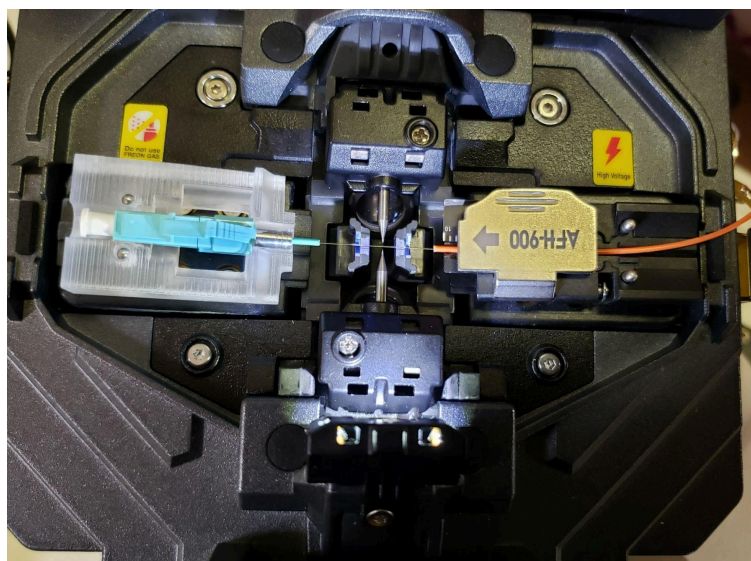

**HOLDERS for 1X SPLICE-ON CONNECTORS 900um****Connector Holders for Most Fusion Splicer brands**

The Optix specialized holders are designed for our traditional 1X splice-on connectors. The appropriate holder enables the connectors to splice easily on most major fusion splicer brands including WRX, AFL, Sumitomo, INNO, Fiberfox, and UCL Swift (Ilsintech). All connector styles (LC, SC, ST) work with each holder, so just drop the connector body into the holder that is placed in the fusion splicer and splice it. Utilizing gravity to keep the connector in the correct position, our holders eliminate the extra step of having to

secure the connector with a hinged door as other typical holder styles, thus saving time. Additionally, the patented “ridge” built into the holder allows for the fusion splicer to run the 2.2N mechanical pull test without the connector popping out and breaking - another common problem with other holders. Our holder allows a fast and consistent field termination of the Optix 1X splice-on connector in less than two minutes.

**Features**

- No hinged door on the holder to close so saves time
- patented ridge built into the holder allows the splicer to perform the mechanical pull test without the connector popping out
- Holders are available for all fusion splicer brands
- Holder is universal to all connector styles

### 1X 900um Splice-On Connectors

Substitute LC, SC, or ST, for \*\* complete part numbers.

Part Number	Description			Color	
				Housing	Boot
1X-SOC-**U-SM-09-10	10 pack	** SM UPC	900um	Blue	White
1X-SOC-**A-SM-09-10	10 pack	** SM APC	900um	Green	White
1X-SOC-**U-OM1-09-10	10 pack	** OM1 PC	900um	Beige	White
1X-FOX-**U-OM2-09-10	10 pack	** OM2 PC	900um	Black	White
1X-FOX-**U-OM3-09-10	10 pack	** OM3 PC	900um	Aqua	White
1X-SOC-**U-OM4-09-10	10 pack	** OM4 PC	900um	Aqua	White