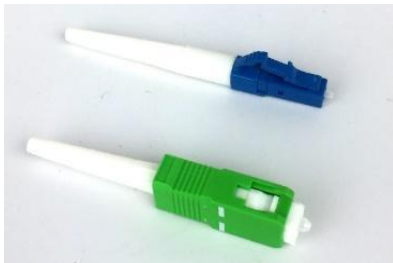

**HOLDERS for 1X SPLICE-ON CONNECTORS 900um****Connector Holders for Most Fusion Splicer brands**

The Optix specialized holders are designed for our traditional 1X splice-on connectors. The appropriate holder enables the connectors to splice easily on most major fusion splicer brands including WRX, AFL, Sumitomo, INNO, Fiberfox, and UCL Swift (Ilsintech). All connector styles (LC, SC, ST) work with each holder, so just drop the connector body into the holder that is placed in the fusion splicer and splice it. Utilizing gravity to keep the connector in the correct position, our holders eliminate the extra step of having to

secure the connector with a hinged door as other typical holder styles, thus saving time. Additionally, the patented “ridge” built into the holder allows for the fusion splicer to run the 2.2N mechanical pull test without the connector popping out and breaking - another common problem with other holders. Our holder allows a fast and consistent field termination of the Optix 1X splice-on connector in less than two minutes.

**Features**

- No hinged door on the holder to close so saves time
- patented ridge built into the holder allows the splicer to perform the mechanical pull test without the connector popping out
- Holders are available for all fusion splicer brands
- Holder is universal to all connector styles

### 1X 900um Splice-On Connectors

Substitute LC, SC, or ST, for \*\* complete part numbers.

Part Number	Description			Color	
				Housing	Boot
1X-SOC-**U-SM-09-10	10 pack	** SM UPC	900um	Blue	White
1X-SOC-**A-SM-09-10	10 pack	** SM APC	900um	Green	White
1X-SOC-**U-OM1-09-10	10 pack	** OM1 PC	900um	Beige	White
1X-FOX-**U-OM2-09-10	10 pack	** OM2 PC	900um	Black	White
1X-FOX-**U-OM3-09-10	10 pack	** OM3 PC	900um	Aqua	White
1X-SOC-**U-OM4-09-10	10 pack	** OM4 PC	900um	Aqua	White