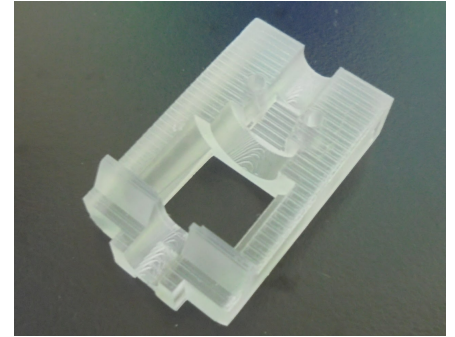

HOLDERS for 1X SPLICE-ON CONNECTORS 900um**Connector Holders for Most Fusion Splicer brands**

The Optix specialized holders are designed for our traditional 1X splice-on connectors. The appropriate holder enables the connectors to splice easily on most major fusion splicer brands including WRX, AFL, Sumitomo, INNO, Fiberfox, and UCL Swift (Ilsintech). All connector styles (LC, SC, ST) work with each holder, so just drop the connector body into the holder that is placed in the fusion splicer and splice it. Utilizing gravity to keep the connector in the correct position, our holders eliminate the extra step of having to

secure the connector with a hinged door as other typical holder styles, thus saving time. Additionally, the patented “ridge” built into the holder allows for the fusion splicer to run the 2.2N mechanical pull test without the connector popping out and breaking - another common problem with other holders. Our holder allows a fast and consistent field termination of the Optix 1X splice-on connector in less than two minutes.

Features

- No hinged door on the holder to close so saves time
- patented ridge built into the holder allows the splicer to perform the mechanical pull test without the connector popping out
- Holders are available for all fusion splicer brands
- Holder is universal to all connector styles

1X 900um Splice-On Connectors

Substitute LC, SC, or ST, for ** complete part numbers.

Part Number	Description			Color	
				Housing	Boot
1X-SOC-**U-SM-09-10	10 pack	** SM UPC	900um	Blue	White
1X-SOC-**A-SM-09-10	10 pack	** SM APC	900um	Green	White
1X-SOC-**U-OM1-09-10	10 pack	** OM1 PC	900um	Beige	White
1X-FOX-**U-OM2-09-10	10 pack	** OM2 PC	900um	Black	White
1X-FOX-**U-OM3-09-10	10 pack	** OM3 PC	900um	Aqua	White
1X-SOC-**U-OM4-09-10	10 pack	** OM4 PC	900um	Aqua	White