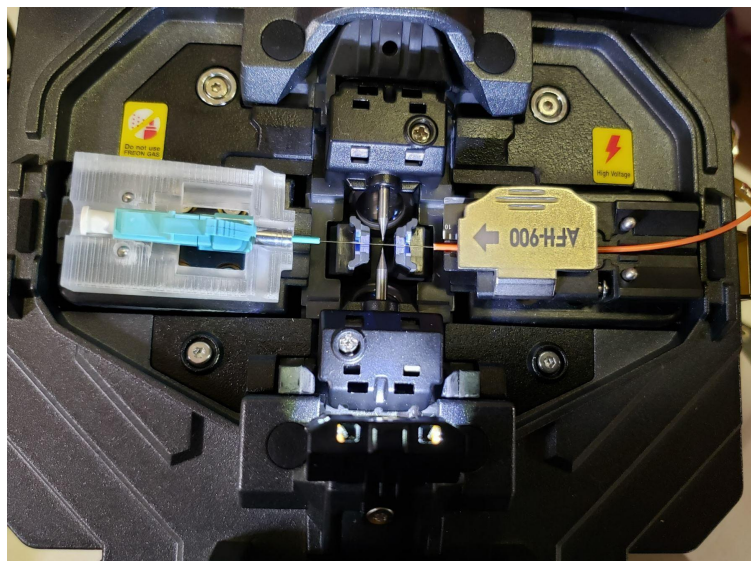

HOLDERS for 1X SPLICE-ON CONNECTORS 900um**Connector Holders for Most Fusion Splicer brands**

The Optix specialized holders are designed for our traditional 1X splice-on connectors. The appropriate holder enables the connectors to splice easily on most major fusion splicer brands including WRX, AFL, Sumitomo, INNO, Fiberfox, and UCL Swift (Ilsintech). All connector styles (LC, SC, ST) work with each holder, so just drop the connector body into the holder that is placed in the fusion splicer and splice it. Utilizing gravity to keep the connector in the correct position, our holders eliminate the extra step of having to

secure the connector with a hinged door as other typical holder styles, thus saving time. Additionally, the patented “ridge” built into the holder allows for the fusion splicer to run the 2.2N mechanical pull test without the connector popping out and breaking - another common problem with other holders. Our holder allows a fast and consistent field termination of the Optix 1X splice-on connector in less than two minutes.

Features

- No hinged door on the holder to close so saves time
- patented ridge built into the holder allows the splicer to perform the mechanical pull test without the connector popping out
- Holders are available for all fusion splicer brands
- Holder is universal to all connector styles

1X 900um Splice-On Connectors

Substitute LC, SC, or ST, for ** complete part numbers.

Part Number	Description			Color	
				Housing	Boot
1X-SOC-**U-SM-09-10	10 pack	** SM UPC	900um	Blue	White
1X-SOC-**A-SM-09-10	10 pack	** SM APC	900um	Green	White
1X-SOC-**U-OM1-09-10	10 pack	** OM1 PC	900um	Beige	White
1X-FOX-**U-OM2-09-10	10 pack	** OM2 PC	900um	Black	White
1X-FOX-**U-OM3-09-10	10 pack	** OM3 PC	900um	Aqua	White
1X-SOC-**U-OM4-09-10	10 pack	** OM4 PC	900um	Aqua	White