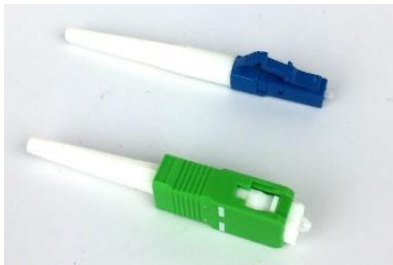

HOLDERS for 1X SPLICE-ON CONNECTORS 900um**Connector Holders for Most Fusion Splicer brands**

The Optix specialized holders are designed for our traditional 1X splice-on connectors. The appropriate holder enables the connectors to splice easily on most major fusion splicer brands including WRX, AFL, Sumitomo, INNO, Fiberfox, and UCL Swift (Ilsintech). All connector styles (LC, SC, ST) work with each holder, so just drop the connector body into the holder that is placed in the fusion splicer and splice it. Utilizing gravity to keep the connector in the correct position, our holders eliminate the extra step of having to

secure the connector with a hinged door as other typical holder styles, thus saving time. Additionally, the patented “ridge” built into the holder allows for the fusion splicer to run the 2.2N mechanical pull test without the connector popping out and breaking - another common problem with other holders. Our holder allows a fast and consistent field termination of the Optix 1X splice-on connector in less than two minutes.

Features

- No hinged door on the holder to close so saves time
- patented ridge built into the holder allows the splicer to perform the mechanical pull test without the connector popping out
- Holders are available for all fusion splicer brands
- Holder is universal to all connector styles

1X 900um Splice-On Connectors

Substitute LC, SC, or ST, for ** complete part numbers.

Part Number	Description			Color	
				Housing	Boot
1X-SOC-**U-SM-09-10	10 pack	** SM UPC	900um	Blue	White
1X-SOC-**A-SM-09-10	10 pack	** SM APC	900um	Green	White
1X-SOC-**U-OM1-09-10	10 pack	** OM1 PC	900um	Beige	White
1X-FOX-**U-OM2-09-10	10 pack	** OM2 PC	900um	Black	White
1X-FOX-**U-OM3-09-10	10 pack	** OM3 PC	900um	Aqua	White
1X-SOC-**U-OM4-09-10	10 pack	** OM4 PC	900um	Aqua	White