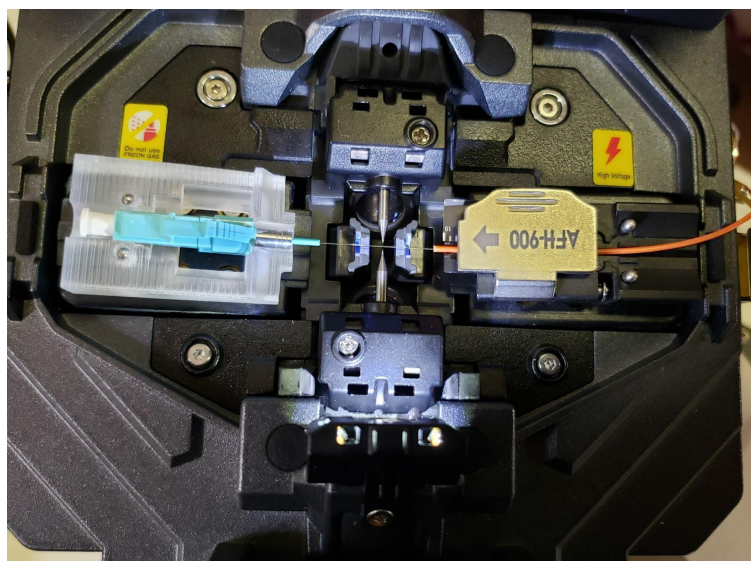

HOLDERS for 1X SPLICE-ON CONNECTORS 900um**Connector Holders for ALL Fusion Splicer brands**

The Optix specialized holders are designed for our traditional 1X splice-on connectors. The appropriate holder enables the connectors to splice easily on ALL major fusion splicer brands including AFL, Sumitomo, Fitel, INNO, Fiberfox, and UCL Swift (Ilsintech). All connector styles (LC, SC, ST, and FC) work with each holder, so just drop the connector body into the holder that is placed in the fusion splicer and splice it. Utilizing gravity to keep the connector in the correct position, our holders eliminate the extra

step of having to secure the connector with a hinged door as

other typical holder styles, thus saving time. Additionally, the patented “ridge” built into the holder allows for the fusion splicer to run the 2.2N mechanical pull test without the connector popping out and breaking - another common problem with other holders. Our holder allows a fast and consistent field termination of the Optix 1X splice-on connector in less than two minutes.

Features

- No hinged door on the holder to close so saves time
- patented ridge built into the holder allows the splicer to perform the mechanical pull test without the connector popping out
- Holders are available for all fusion splicer brands
- Holder is universal to all connector styles

1X 900um Splice-On Connectors

Substitute LC, SC, or ST, for ** complete part numbers.

Part Number	Description			Color	
				Housing	Boot
1X-SOC-**U-SM-09-10	10 pack	** SM UPC	900um	Blue	White
1X-SOC-**A-SM-09-10	10 pack	** SM APC	900um	Green	White
1X-SOC-**U-OM1-09-10	10 pack	** OM1 PC	900um	Beige	White
1X-FOX-**U-OM2-09-10	10 pack	** OM2 PC	900um	Black	White
1X-FOX-**U-OM3-09-10	10 pack	** OM3 PC	900um	Aqua	White
1X-SOC-**U-OM4-09-10	10 pack	** OM4 PC	900um	Aqua	White